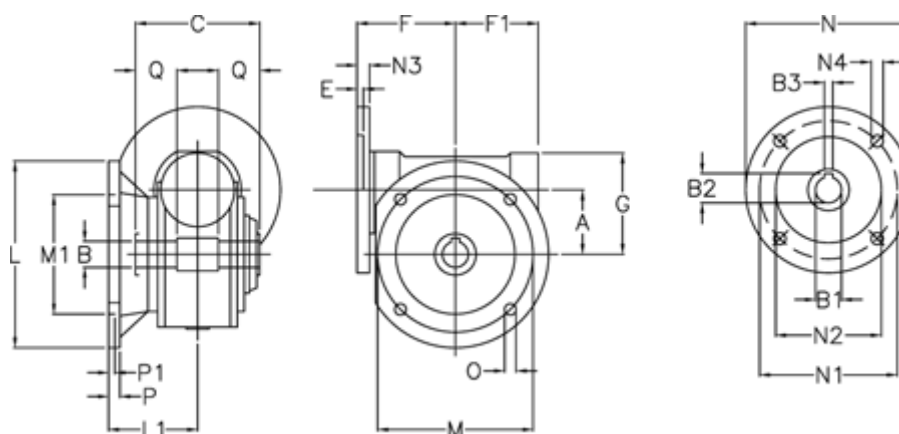

# Data Sheet

Article number: 3902150046550

Description: Worm gear  
VF 150-FC1-46-132B5, without lubrication

## Measures

A = 150	F1 = 179	N2 = 230
B = 50 H7	G = 218	N3 = 16
B1 E7 = 38	L = 350	N4 = 13
B2 = 41.3	L1 = 145.5	O = 18
B3 H9 = 10	M = 290	P = 22
C = 175	M1 = 200	P1 = 13
E = 2	N = 300	Q = 55
F = 190	N1 = 265	